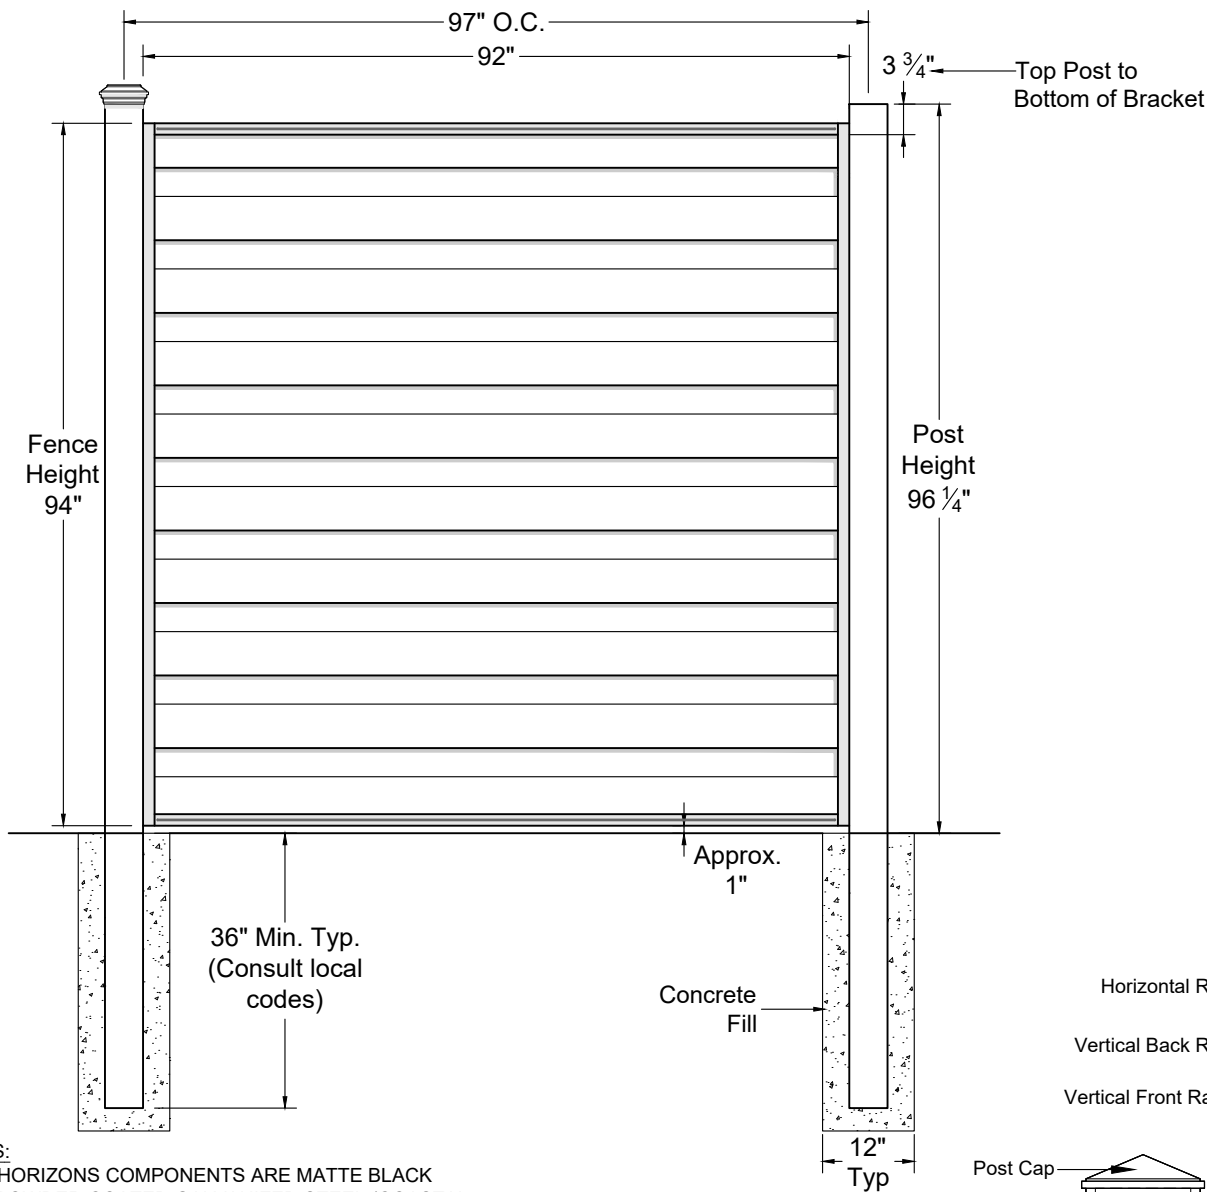

Trex[®] w/ Horizons

HORIZONTAL FENCE SYSTEM

Fence Height: 8'

- NOTES:**
1. ALL HORIZONS COMPONENTS ARE MATTE BLACK POWDER COATED GALVANIZED STEEL (COASTAL APPLICATIONS MUST USE STAINLESS STEEL).
 2. INSTALLATION TO BE COMPLETED PER MANUFACTURER'S SPECIFICATION.
 3. REFER TO TrexFencingFDS.com FOR CONSTRUCTION DETAILS AND PRODUCT INFORMATION.
 4. DRAWING NOT TO SCALE.

COMPONENT	QTY.	LENGTH	COMPONENT	QTY.	LENGTH
Post Cap 	1	N/A	Vertical Back Rail 	2	93"
Post 	1	144"	Vertical Front Rail 	2	93"
Horizontal Rail 	2	92"	Horizontal Top Rail Bracket 	2	1"
Bottom Rail / Picket 	19	91"	Pan-Head Screws 	60	3/4"

Component lengths may vary