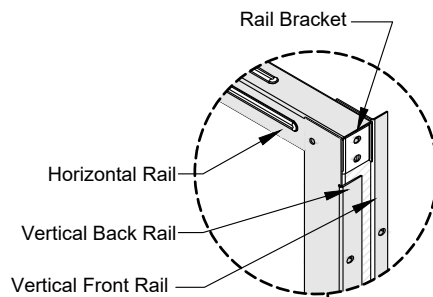

Trex[®] w/ Horizons

HORIZONTAL FENCE SYSTEM

Fence Height: 8'

- NOTES:**
1. ALL HORIZONS COMPONENTS ARE MATTE BLACK POWDER COATED GALVANIZED STEEL (COASTAL APPLICATIONS MUST USE STAINLESS STEEL).
 2. INSTALLATION TO BE COMPLETED PER MANUFACTURER'S SPECIFICATION.
 3. REFER TO TrexFencingFDS.com FOR CONSTRUCTION DETAILS AND PRODUCT INFORMATION.
 4. DRAWING NOT TO SCALE.

COMPONENT	QTY.	LENGTH	COMPONENT	QTY.	LENGTH
Post Cap 	1	N/A	Vertical Back Rail 	2	93"
Post 	1	144"	Vertical Front Rail 	2	93"
Horizontal Rail 	2	92"	Horizontal Top Rail Bracket 	2	1"
Bottom Rail / Picket 	19	91"	Pan-Head Screws 	60	3/4"