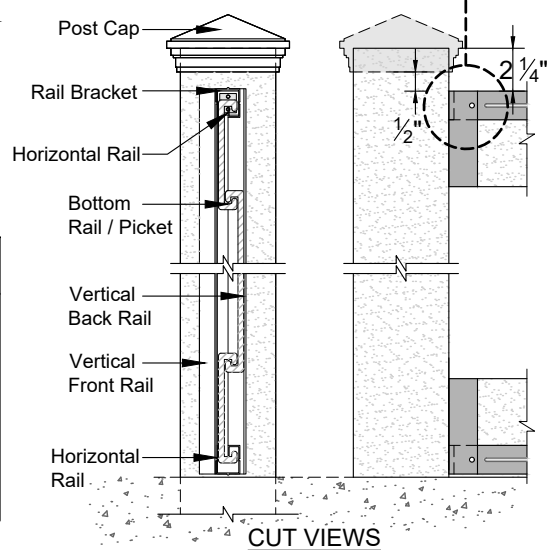

Trex[®] w/ Horizons

HORIZONTAL FENCE SYSTEM

Fence Height: 8'

- NOTES:**
1. ALL HORIZONS COMPONENTS ARE MATTE BLACK POWDER COATED GALVANIZED STEEL (COASTAL APPLICATIONS MUST USE STAINLESS STEEL).
 2. INSTALLATION TO BE COMPLETED PER MANUFACTURER'S SPECIFICATION.
 3. REFER TO TrexFencingFDS.com FOR CONSTRUCTION DETAILS AND PRODUCT INFORMATION.
 4. DRAWING NOT TO SCALE.

COMPONENT	QTY.	LENGTH	COMPONENT	QTY.	LENGTH
Post Cap 	1	N/A	Vertical Back Rail 	2	93"
Post 	1	144"	Vertical Front Rail 	2	93"
Horizontal Rail 	2	92"	Horizontal Top Rail Bracket 	2	1"
Bottom Rail / Picket 	19	91"	Pan-Head Screws 	60	3/4"

Component lengths may vary