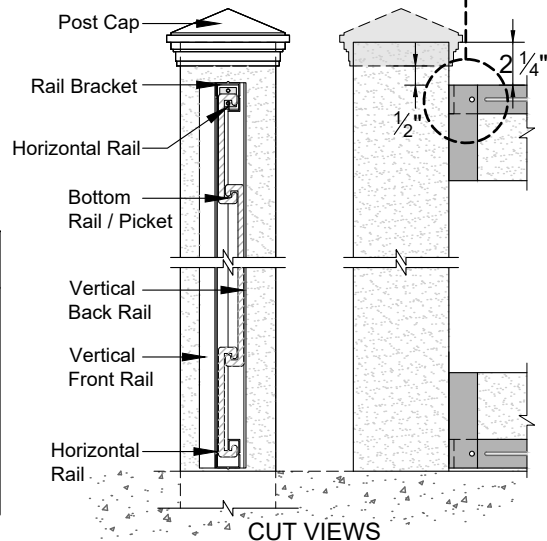

Trex® w/ Horizons

HORIZONTAL FENCE SYSTEM

Fence Height: 6'

1. **NOTES:**
1. ALL HORIZONS COMPONENTS ARE MATTE BLACK POWDER COATED GALVANIZED STEEL (COASTAL APPLICATIONS MUST USE STAINLESS STEEL).
  2. INSTALLATION TO BE COMPLETED PER MANUFACTURER'S SPECIFICATION.
  3. REFER TO TrexFencingFDS.com FOR CONSTRUCTION DETAILS AND PRODUCT INFORMATION.
  4. DRAWING NOT TO SCALE.

COMPONENT	QTY.	LENGTH	COMPONENT	QTY.	LENGTH
Post Cap 	1	N/A	Vertical Back Rail 	2	73 1/2"
Post 	1	108"	Vertical Front Rail 	2	73 1/2"
Horizontal Rail 	2	92"	Horizontal Top Rail Bracket 	2	1"
Bottom Rail / Picket 	15	91"	Pan-Head Screws 	50	3/4"

Component lengths may vary

010923