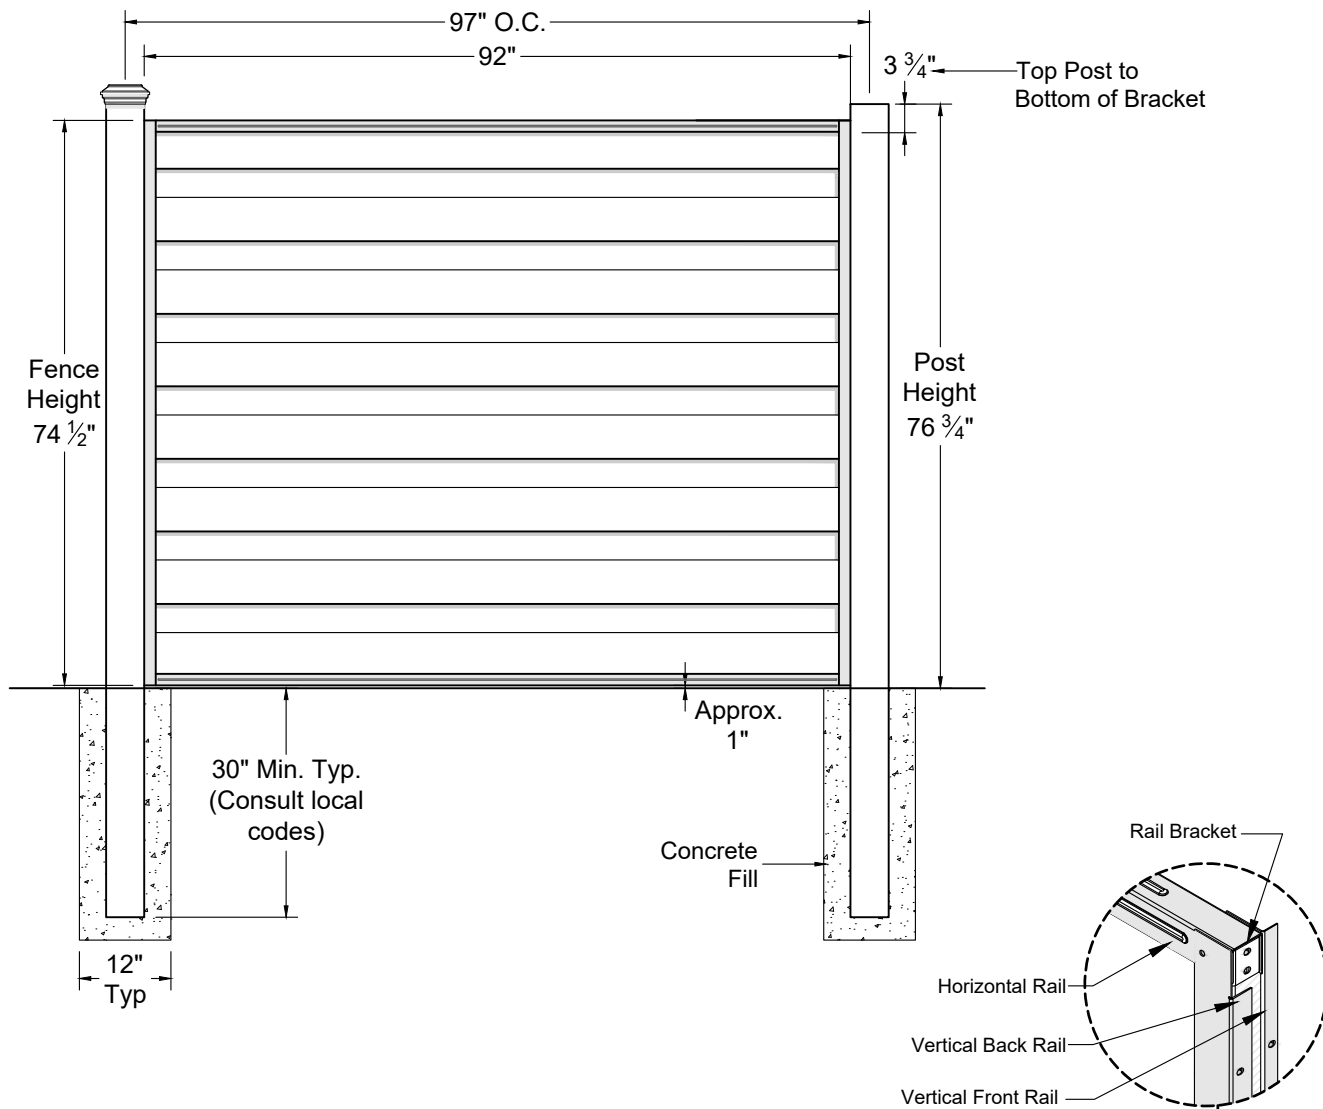

# Trex<sup>®</sup> w/ Horizons

HORIZONTAL FENCE SYSTEM

**Fence Height: 6'**

- NOTES:**
1. ALL HORIZONS COMPONENTS ARE MATTE BLACK POWDER COATED GALVANIZED STEEL (COASTAL APPLICATIONS MUST USE STAINLESS STEEL).
  2. INSTALLATION TO BE COMPLETED PER MANUFACTURER'S SPECIFICATION.
  3. REFER TO [TrexFencingFDS.com](http://TrexFencingFDS.com) FOR CONSTRUCTION DETAILS AND PRODUCT INFORMATION.
  4. DRAWING NOT TO SCALE.

COMPONENT	QTY.	LENGTH	COMPONENT	QTY.	LENGTH
Post Cap 	1	N/A	Vertical Back Rail 	2	73 1/2"
Post 	1	108"	Vertical Front Rail 	2	73 1/2"
Horizontal Rail 	2	92"	Horizontal Top Rail Bracket 	2	1"
Bottom Rail / Picket 	15	91"	Pan-Head Screws 	50	3/4"

Component lengths may vary

010923