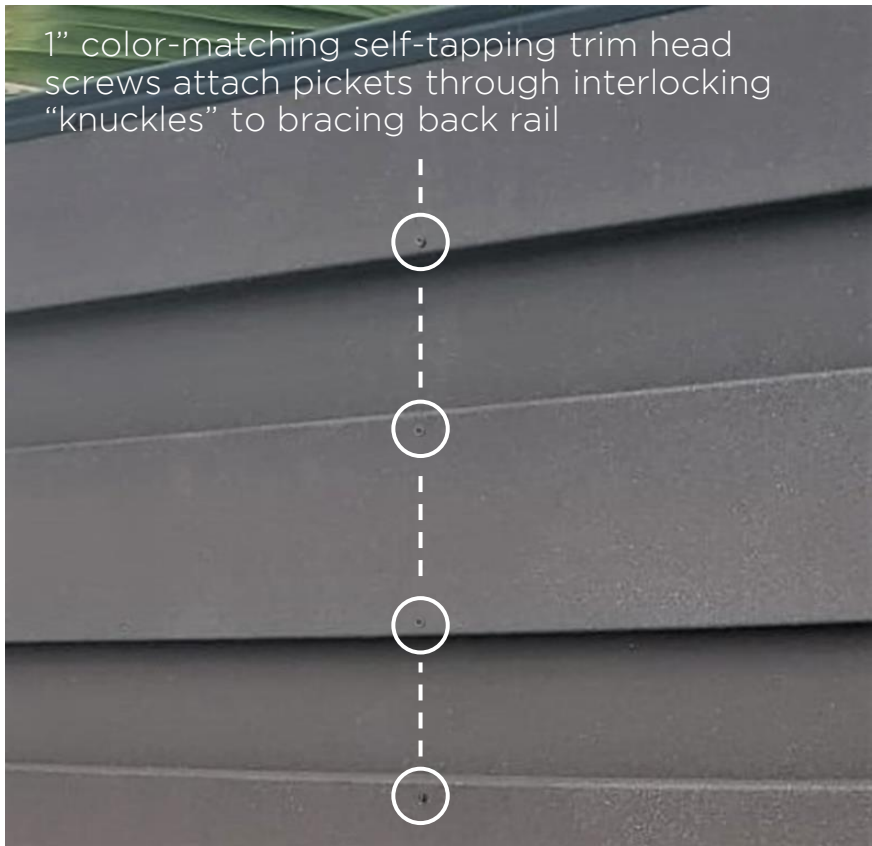

TREX FENCING

Bracing Back Rail For Horizons and Seclusions Horizontal Fence Systems

Properly installed, the composite pickets in FDS Horizons and Seclusions Horizontal will keep their clean horizontal lines. However, if the fence boards experience bowing due to improper installation or environmental conditions, a vertical rail can be added to the back of the fence to help bring the pickets into alignment. The bracing rails with nylon plugs can be purchased from FDS Fence Distributors to attach after the fence is installed.