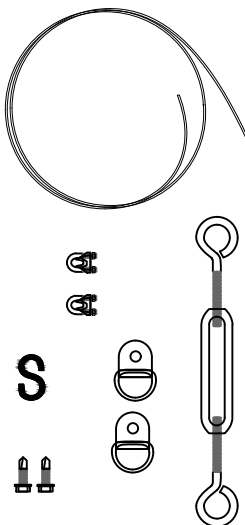

OPTIONAL: ANTI-SAG CABLE KIT